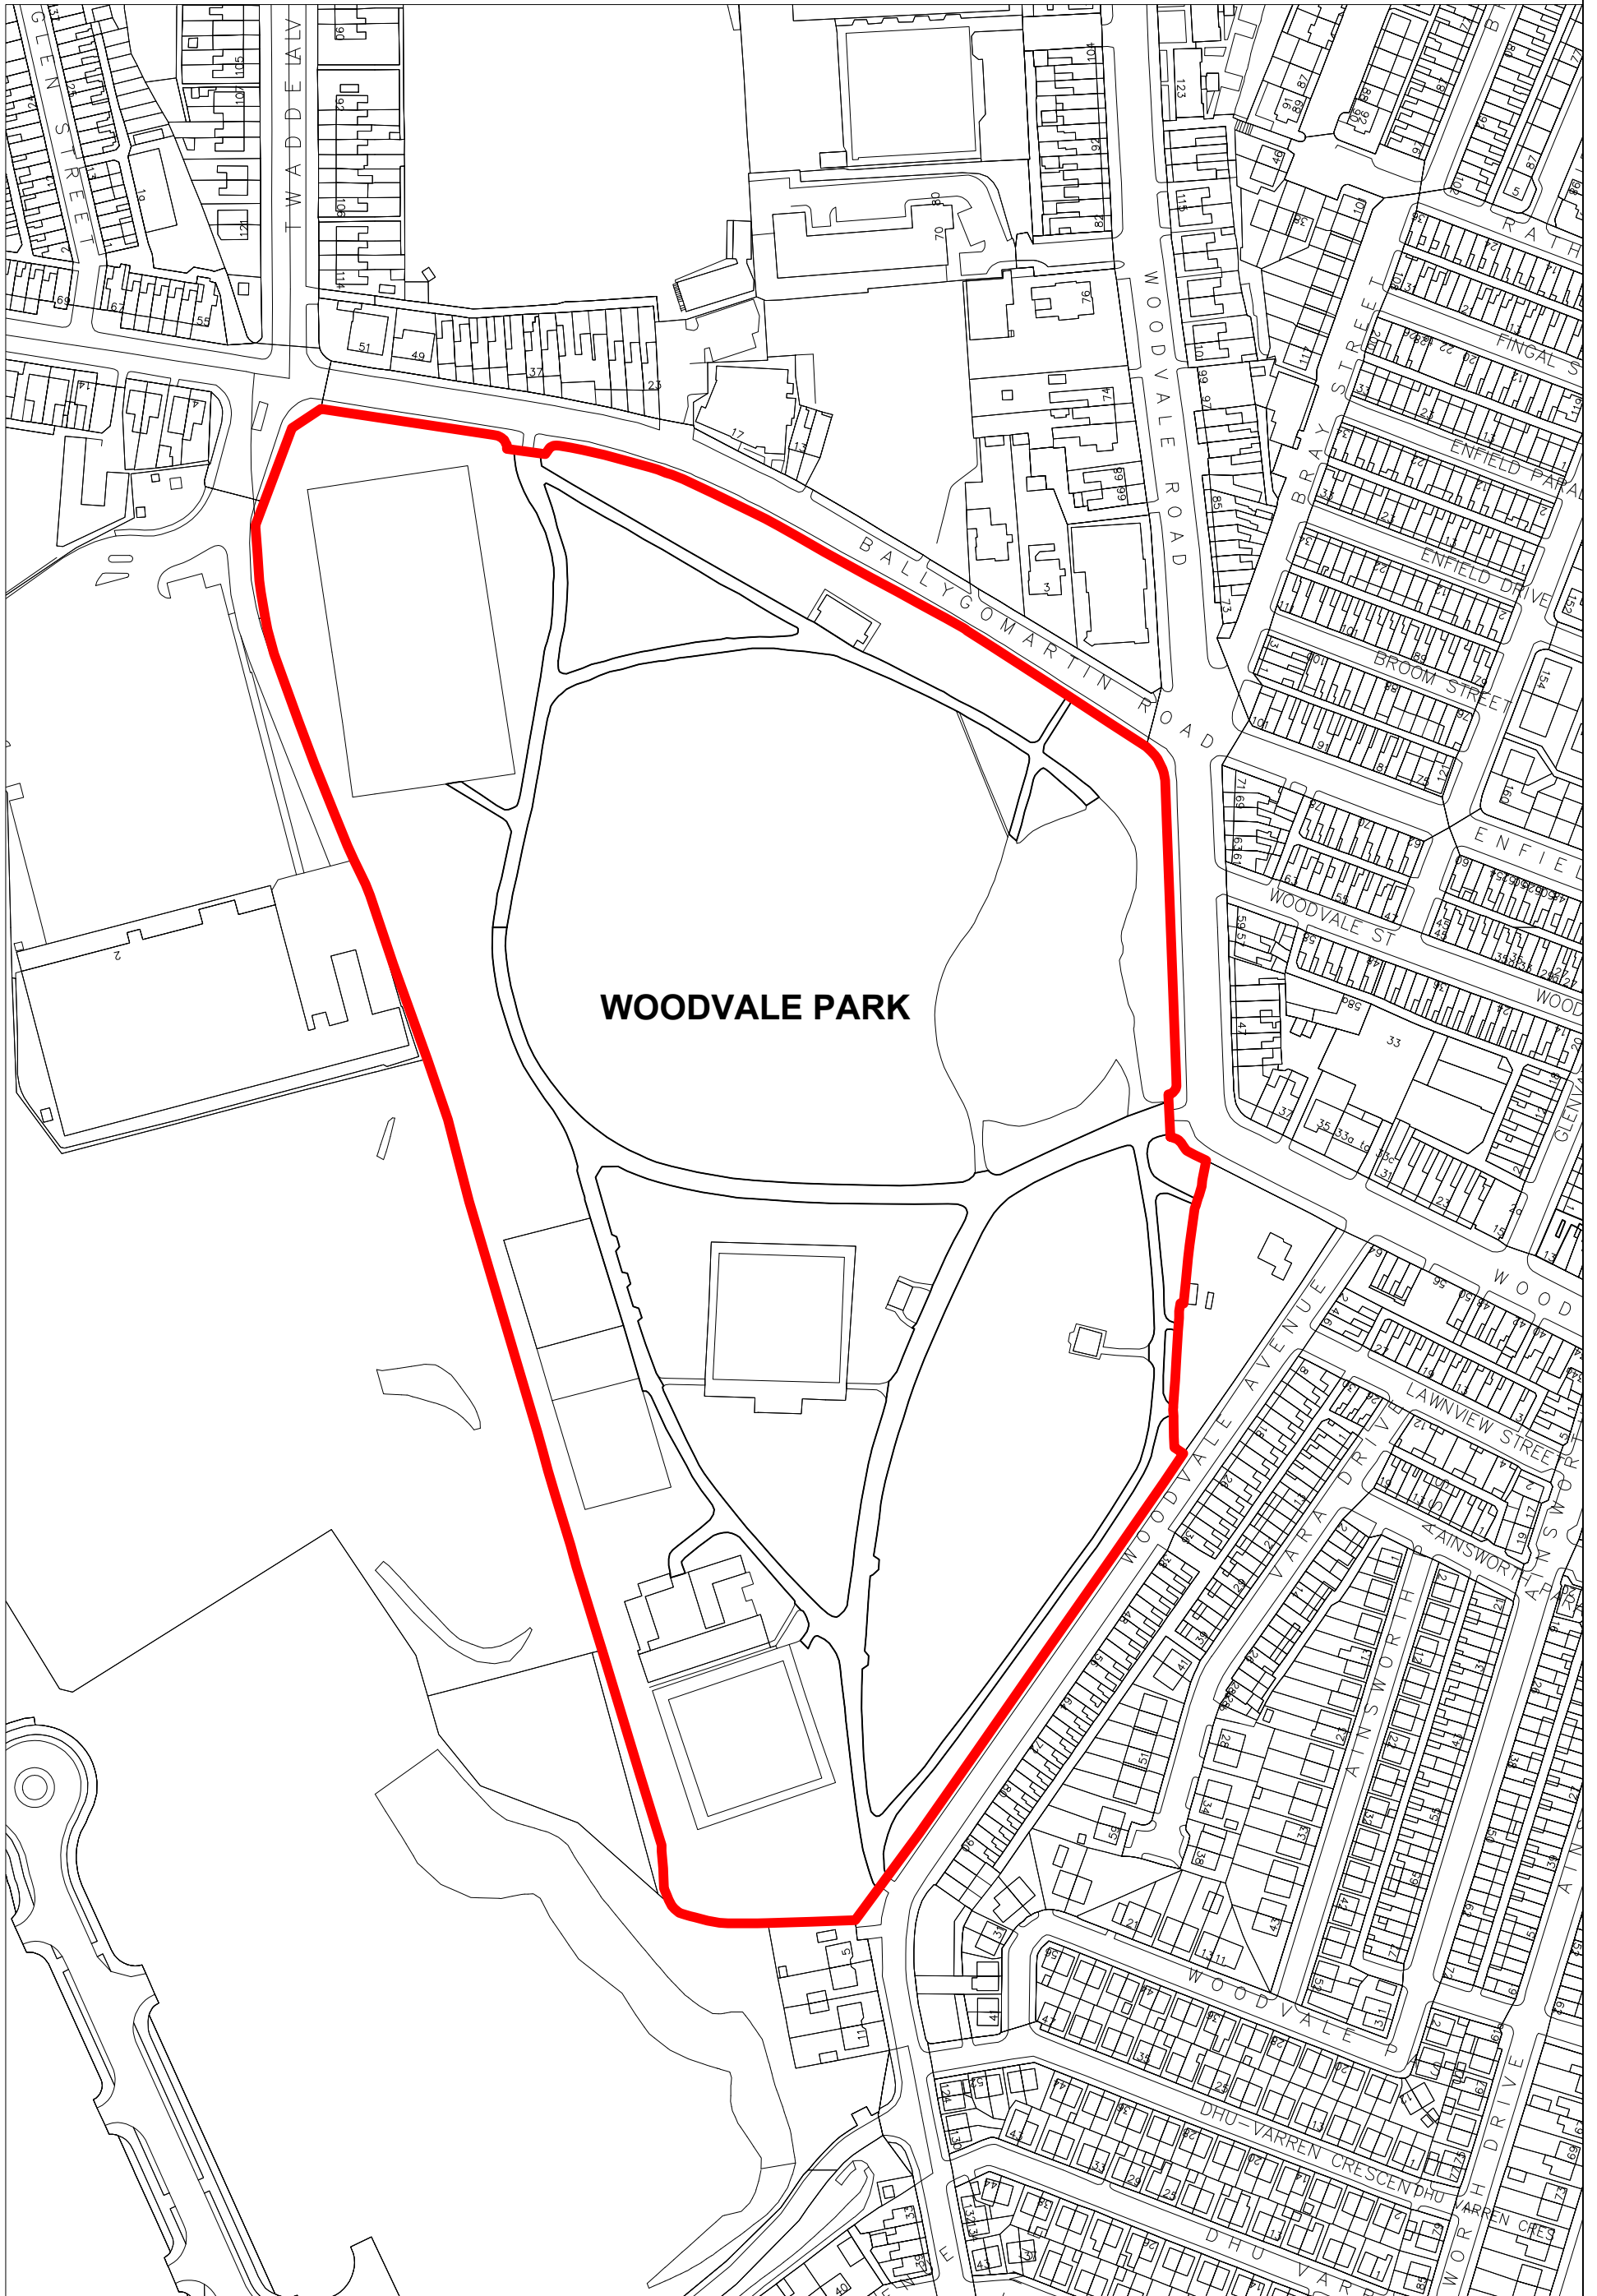

Building Control Service

WOODVALE PARK